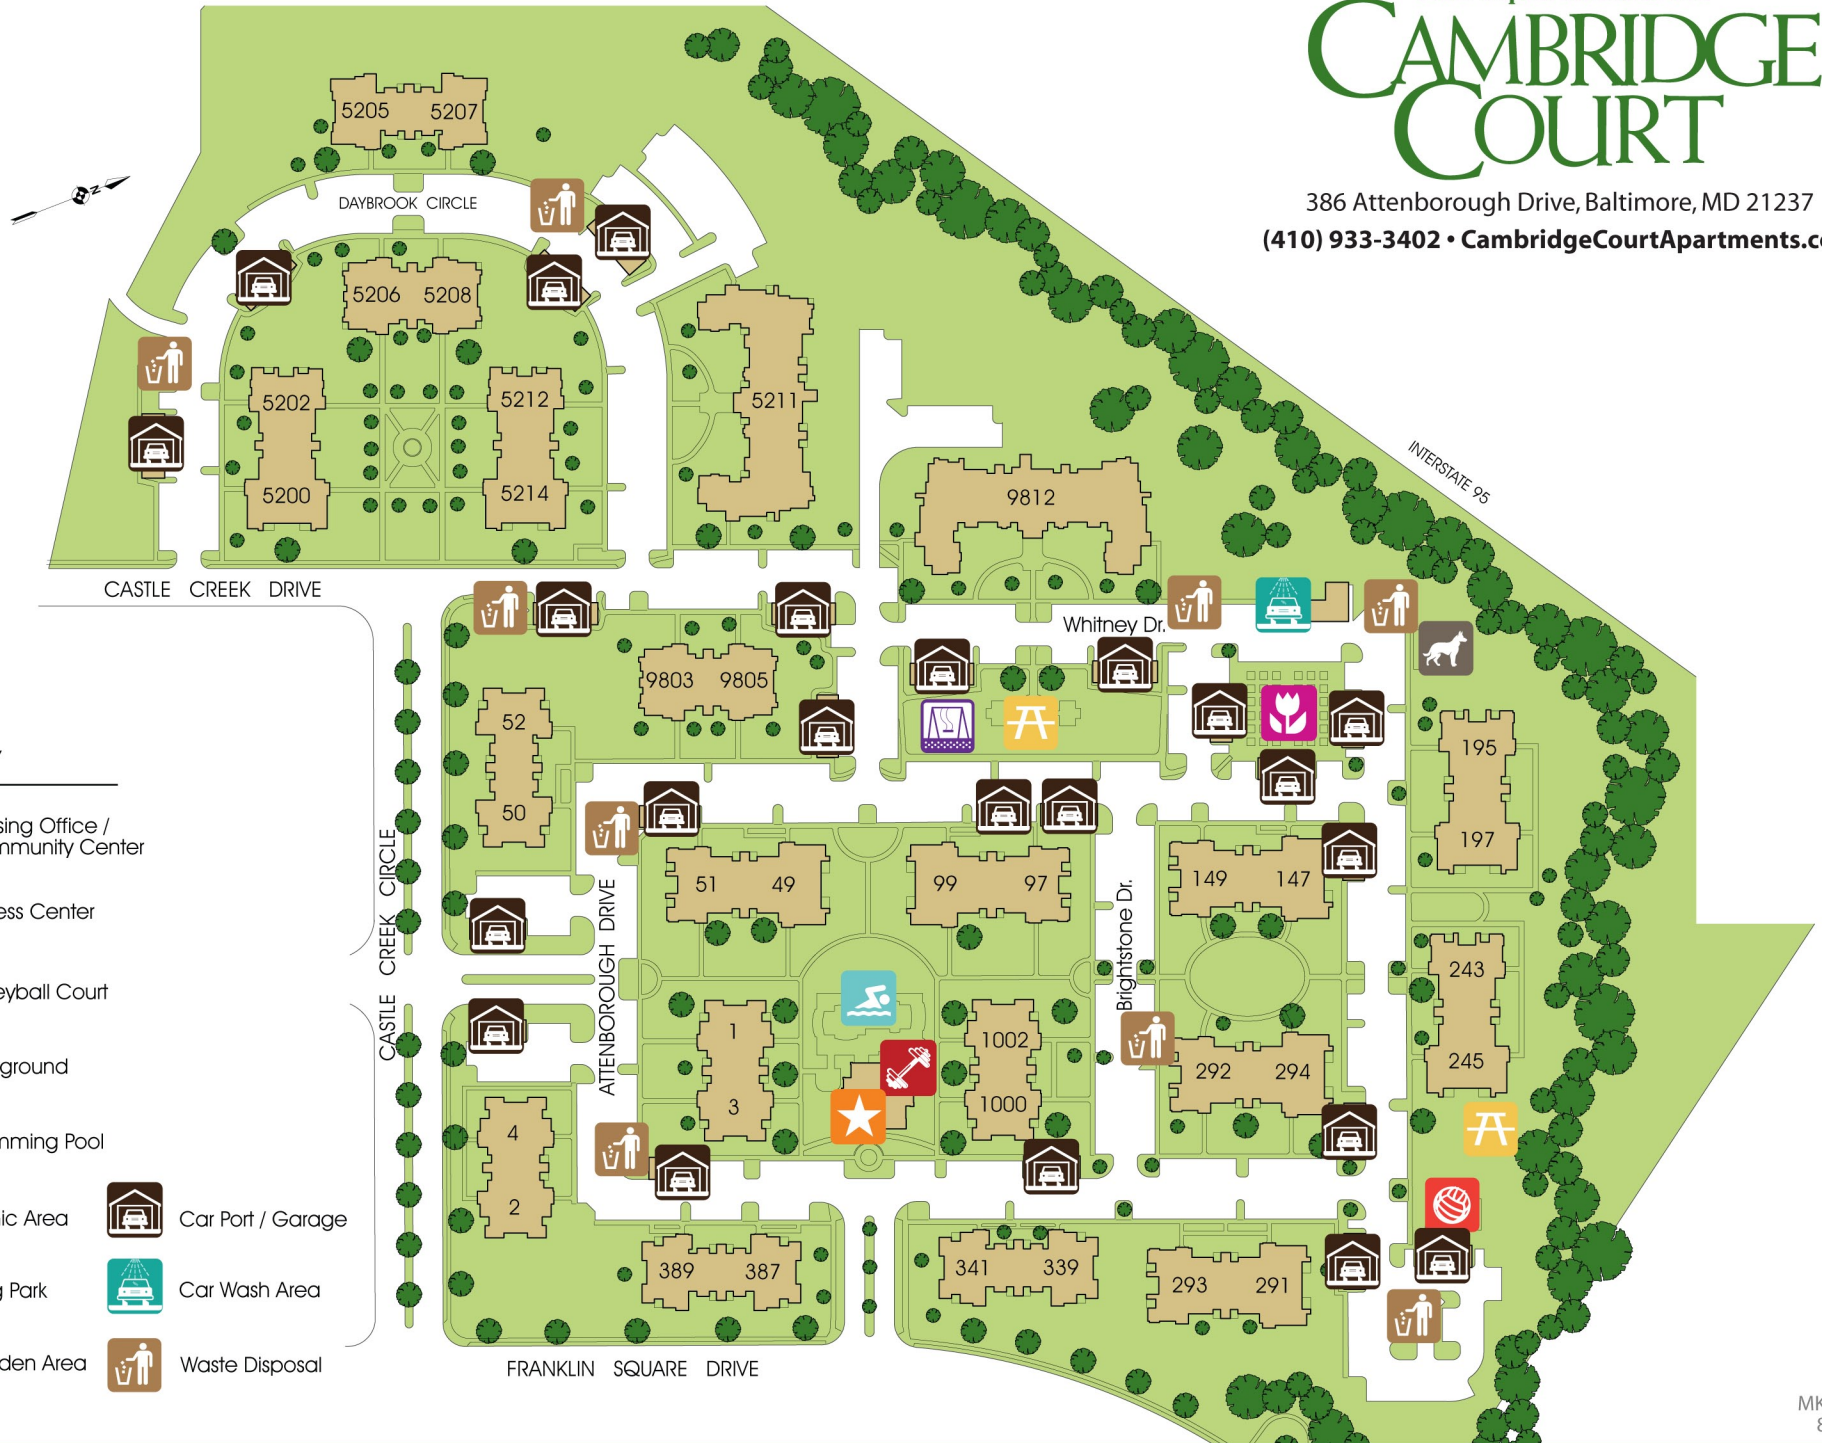

# The Apartments At CAMBRIDGE COURT

386 Attenborough Drive, Baltimore, MD 21237  
(410) 933-3402 • [CambridgeCourtApartments.com](http://CambridgeCourtApartments.com)

## MAP KEY

-  Leasing Office / Community Center
-  Fitness Center
-  Volleyball Court
-  Playground
-  Swimming Pool
-  Picnic Area
-  Dog Park
-  Garden Area
-  Car Port / Garage
-  Car Wash Area
-  Waste Disposal

MKT-024  
8/15